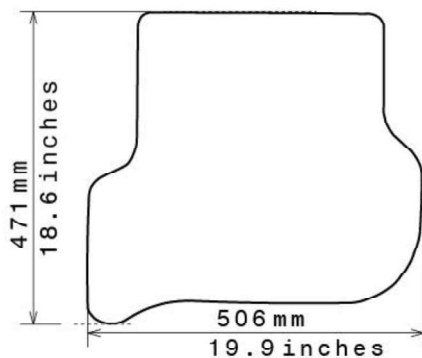

Please check shape/size matches floorpan

LEFT Hand Drive

SCALE: 1/10

Set of 4

Remarks