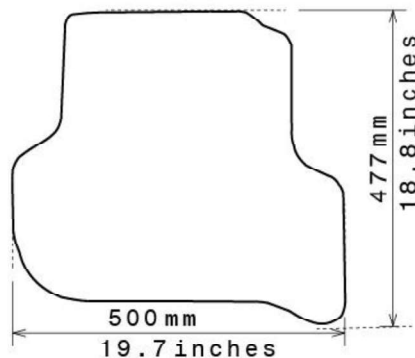

Please check shape/size matches floorpan

LEFT Hand Drive

SCALE: 1/10

Set of 4

Remarks