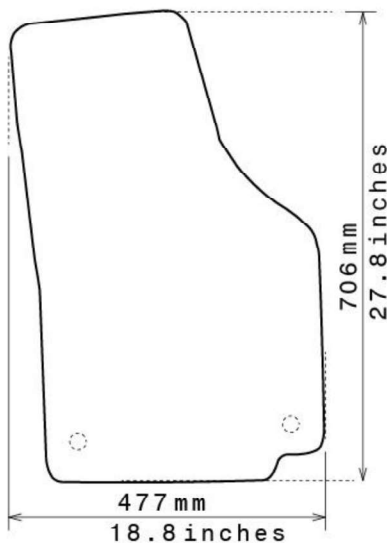

Spaghetti® Floor Mats by
NICOMAN

Best Mats for Your Car, Home & Business!

Photo for illustration purposes only.

Fitment Specifications

Make/Brand	Volkswagen
Model/Type	Golf Plus
Gen/MK Code	MK5
Model Year	2009-2014
Body Type	Hatchback
Non-Slip Type	GECKO
SKU	C 5208

Please check shape/size matches floorpan

LEFT Hand Drive

SCALE: 1/10

Set of 4

Remarks