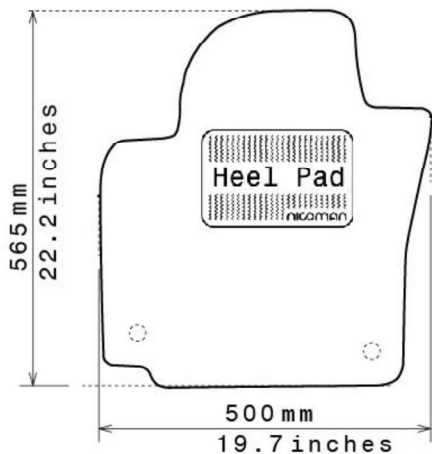

Spaghetti® Floor Mats by
NICOMAN

Best Mats for Your Car, Home & Business!

Photo for illustration purposes only.

Fitment Specifications

Make/Brand	Volkswagen
Model/Type	Golf Plus
Gen/MK Code	MK5
Model Year	2009-2014
Body Type	Hatchback
Non-Slip Type	GECKO
SKU	C 5208

Please check shape/size matches floorpan

LEFT Hand Drive

SCALE: 1/10

Set of 4

Remarks